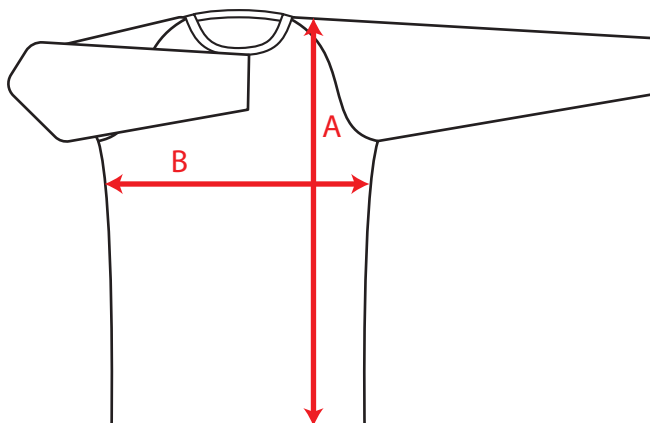

DIMENSIONS ARE GARMENT SIZES

For equivalent chest or waist sizes
please double measurements shown

TOLERANCE = +/- 1 cm,
if in doubt order one size larger

Core Compression Shirt

Units: CM

Adult Sizes

	XXS	XS	S	M	L	XL	2XL	3XL	4XL	5XL
A	64.0	66.0	68.0	70.0	72.0	74.0	76.0	78.0	80.0	82.0
B	36.0	38.5	41.0	43.5	46.0	48.5	51.0	53.5	56.0	58.5