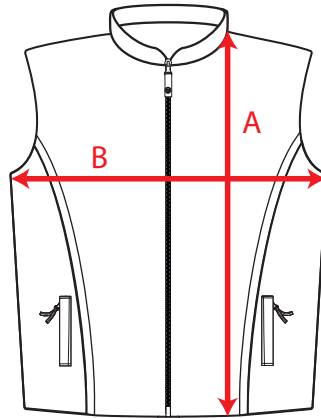

**DIMENSIONS ARE GARMENT SIZES**

For equivalent chest or waist sizes please double measurements shown

**TOLERANCE** = +/- 1 cm,  
if in doubt order one size larger

## Gilet / Body Warmer

Units: CM