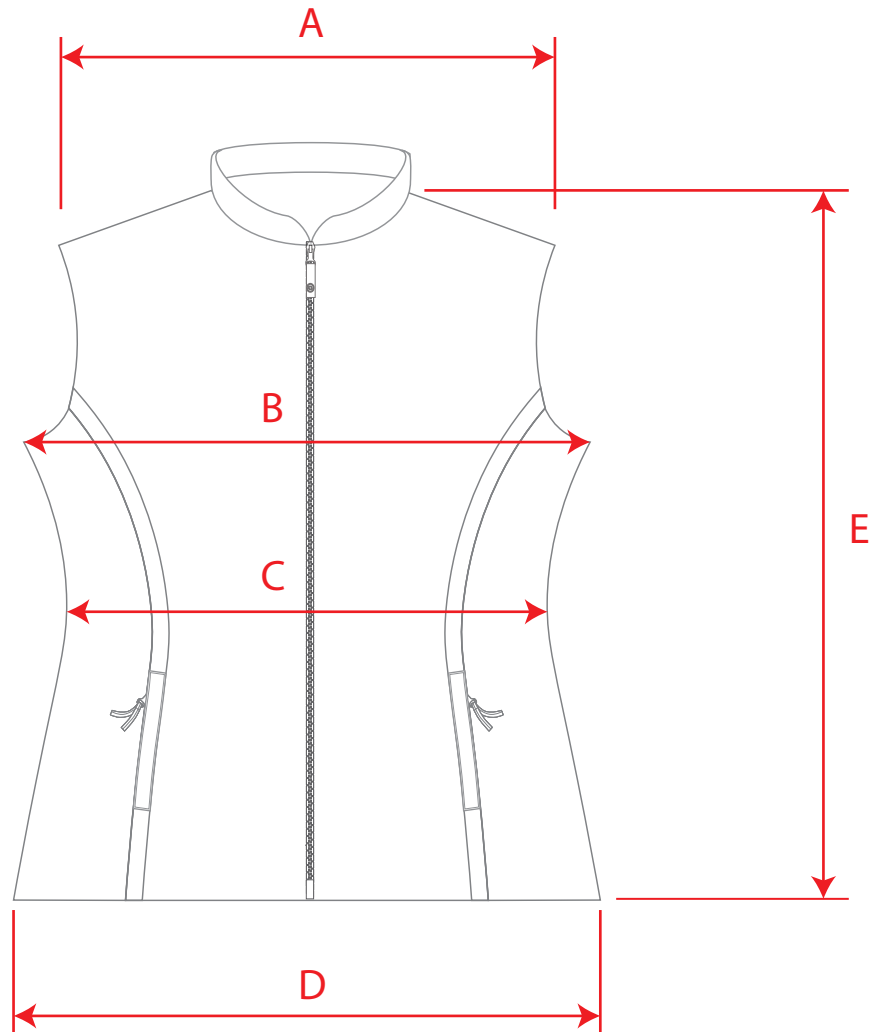

DIMENSIONS ARE GARMENT SIZES

For equivalent chest or waist sizes please double measurements shown

TOLERANCE = +/- 1 cm,
if in doubt order one size larger

Ladies Body Warmer

Units: CM

Adult Ladies Sizes

	XXS	XS	S	M	L	XL	2XL	3XL	4XL
A	35.0	36.0	37.0	38.0	39.0	40.0	41.0	42.0	43.0
B	40.0	42.0	44.0	46.0	48.0	50.0	52.0	54.0	56.0
C	32.0	34.0	36.0	38.0	40.0	42.0	44.0	46.0	48.0
D	40.0	42.0	44.0	46.0	48.0	50.0	52.0	54.0	56.0
E	53.5	55.0	56.5	58.0	59.5	61.0	62.5	64.0	65.5