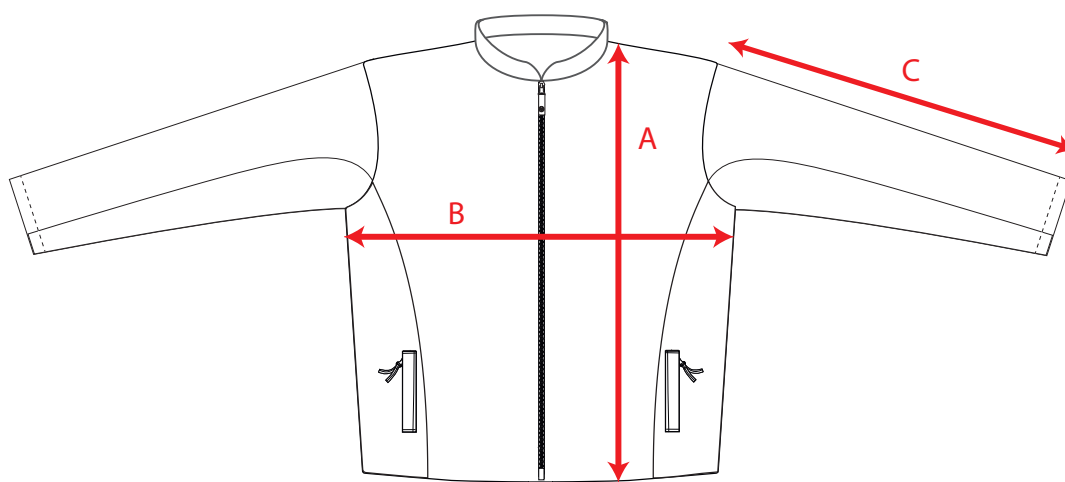

DIMENSIONS ARE GARMENT SIZES

For equivalent chest or waist sizes
please double measurements shown

TOLERANCE = +/- 1 cm,
if in doubt order one size larger

'Soft Shell' Type Jacket

Units: CM

Adult Sizes

	XS	S	M	L	XL	2XL	3XL	4XL	5XL	6XL
A	68.0	70.0	72.0	74.0	76.0	78.0	80.0	82.0	84.0	86.0
B	53.0	55.0	57.0	59.0	61.0	63.0	65.0	67.0	69.0	71.0
C	48.0	50.0	52.0	54.0	56.0	58.0	60.0	62.0	64.0	66.0