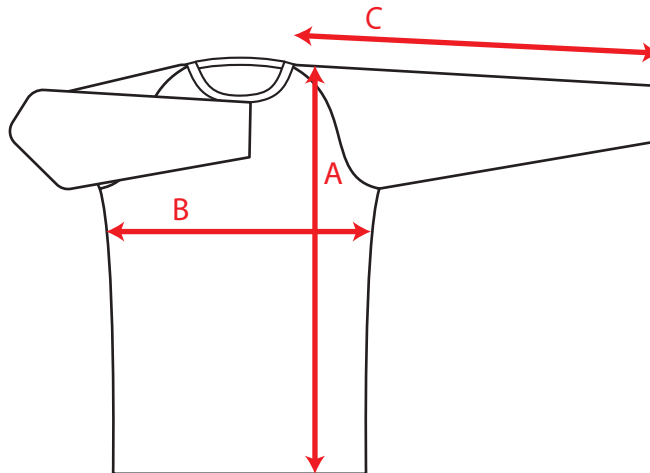

DIMENSIONS ARE GARMENT SIZES

For equivalent chest or waist sizes
please double measurements shown

TOLERANCE = +/- 1 cm,
if in doubt order one size larger

Core Compression Shirt

Units: CM

Adult Sizes

	XXS	XS	S	M	L	XL	2XL	3XL	4XL	5XL
A	64.0	66.0	68.0	70.0	72.0	74.0	76.0	78.0	80.0	82.0
B	36.0	38.5	41.0	43.5	46.0	48.5	51.0	53.5	56.0	58.5
C	66.0	67.5	69.0	70.5	72.0	73.5	75.0	76.5	78.0	79.5